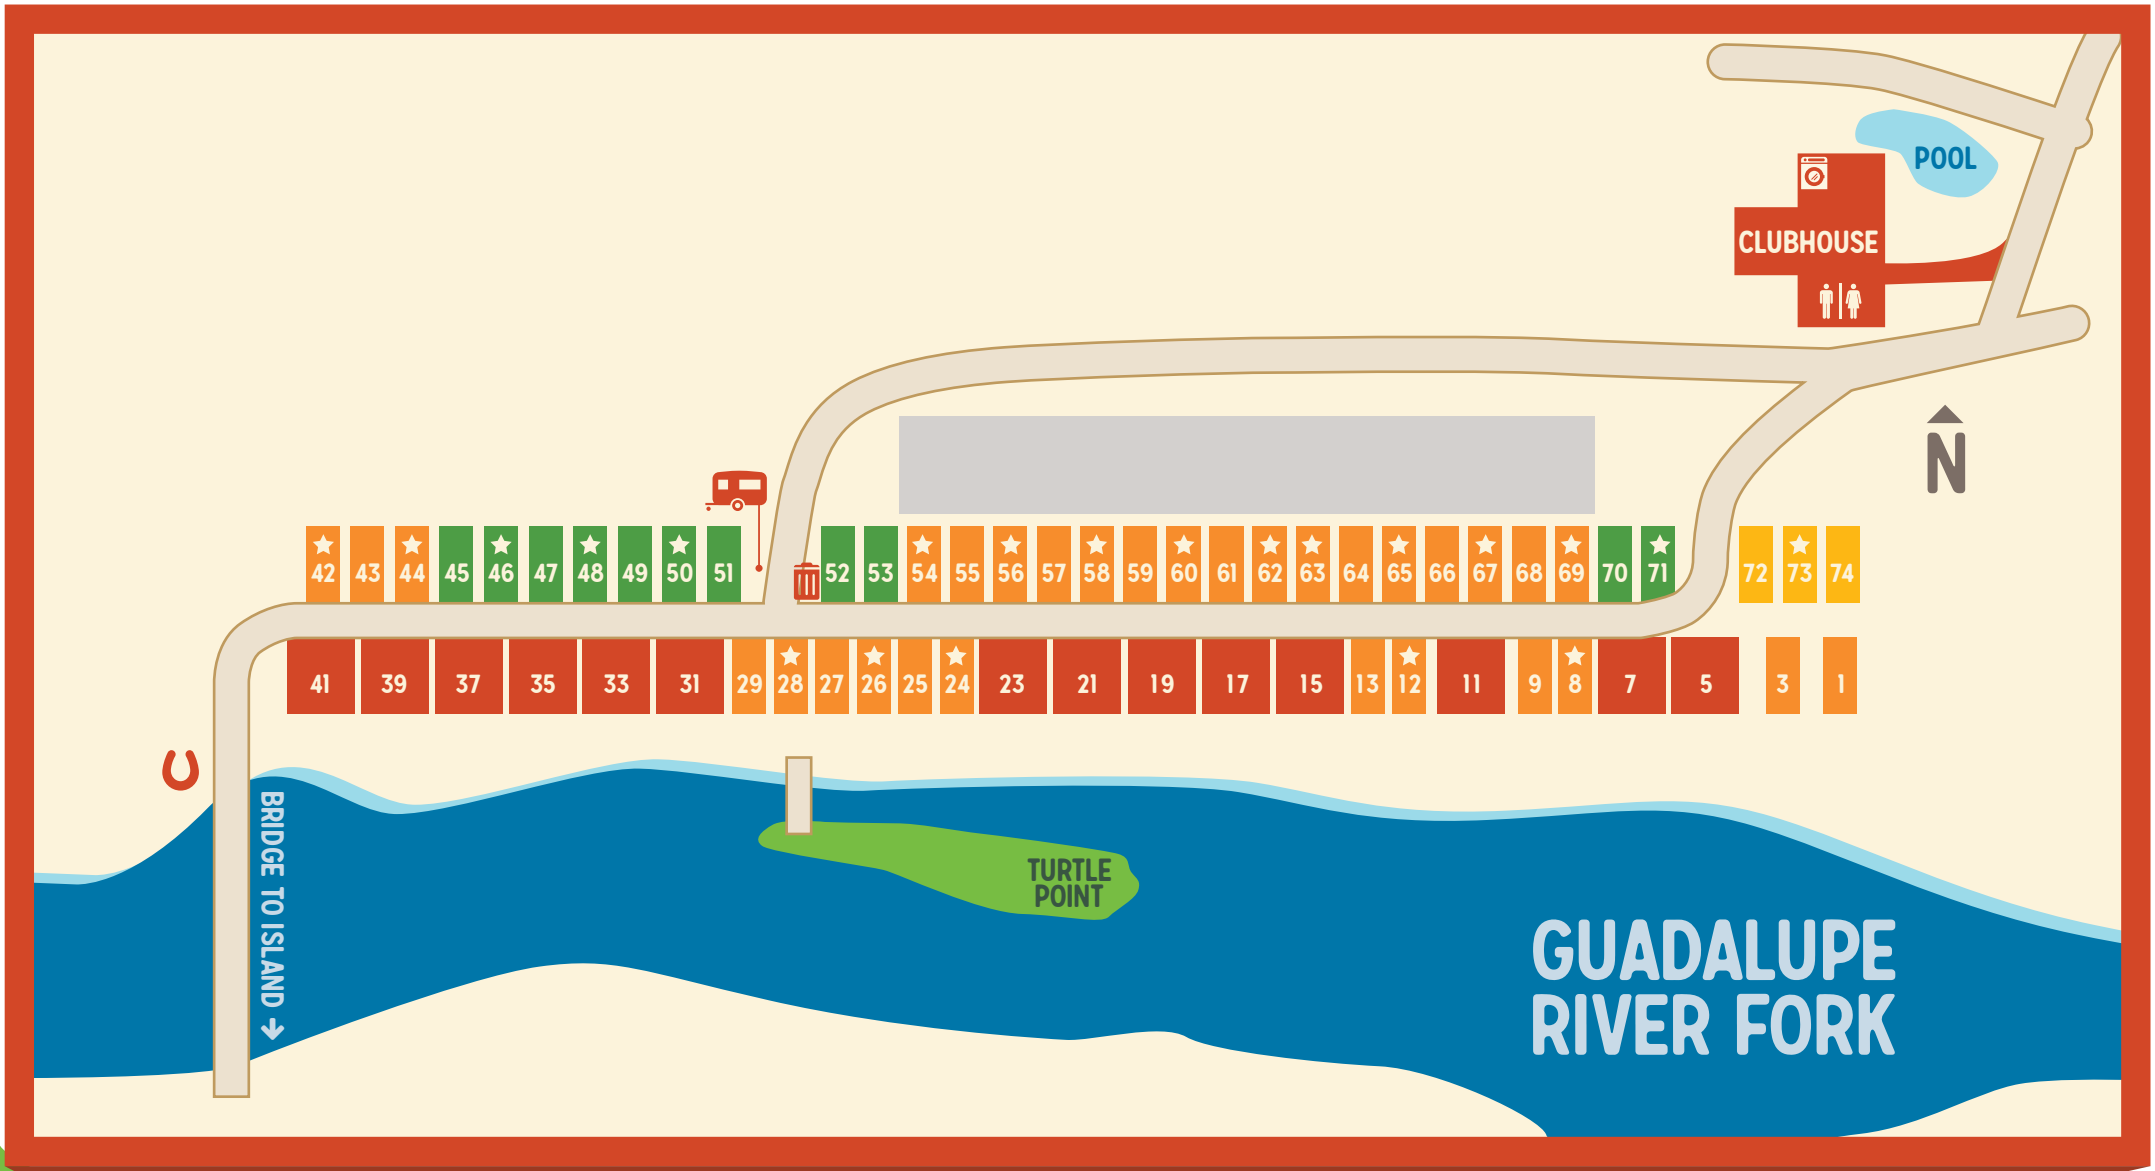

# LEGEND

- BACK IN
- PULL THROUGH
- REGULAR WATERFRONT
- PREMIUM WATERFRONT
- ELECTRICITY AND WATER CROSSOVER
- LAUNDRY
- RESTROOMS
- DUMPSTERS
- HORSESHOE PITS
- DUMP STATION

## ISLAND TENT SITES

- |                |                      |     |              |
|----------------|----------------------|-----|--------------|
| 1 OSPREY       | 8 BEAVER PASS        | --- | WALKING LOOP |
| 2 LUCKY 6      | 9 BIG CYPRESS PATIO  |     |              |
| 3 KINGFISHER   | 10 TURTLE FALLS      |     |              |
| 4 LONE ACRE    | 11 HUNTERS HOLLOW    |     |              |
| 5 SYCAMORES    | 12 THE EYE           |     |              |
| 6 LEANING TREE | 13 SMALL MOUTH FALLS |     |              |
| 7 BLUE HERON   |                      |     |              |